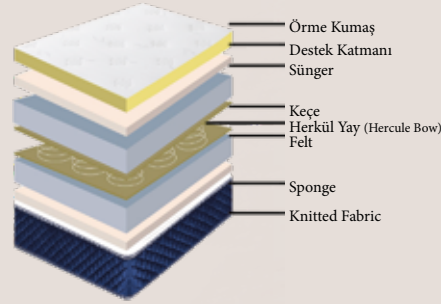

Akra

Profile Thickness : 20*20 mm, 20*30 mm

Case Profile :0,8 – 1 mm

Base Chipborad : 0,8 mm

Base Edge : 0,8 mm + 0,8 mm Foam

Foot High : 12 cm Platic

Electrostatic paint against rust and corrosion

Shock Absorber 2*750 Newton

Productions Measure:

Tek Kişilik / Single Bed : 90x190 | 90x200 | 100x200 | 120x200 cm

Çift Kişilik / Double : 140x190 | 140x200 | 150x200 | 160x200 | 180x200 cm

Orthopedic

Summer / Winter Use

Bidirectional Use

Antibacterial

23 cm Height (+1)

Hercules Bow