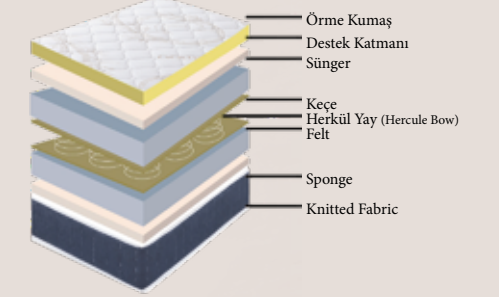

Profile Thickness : 20*20 mm, 20*30 mm
Case Profile :0,8 – 1 mm
Base Chipborad : 0,8 mm
Base Edge : 0,8 mm + 0,8 mm Foam
Foot Hight : 12 cm Platic
Electrostatic paint against rust and corrosion
Shock Absorber 2*750 Newton

Productions Measure:
Tek Kişilik / Single Bed : 90x190 | 90x200 | 100x200 | 120x200 cm
Çift Kişilik / Double : 140x190 | 140x200 | 150x200 | 160x200 | 180x200 cm