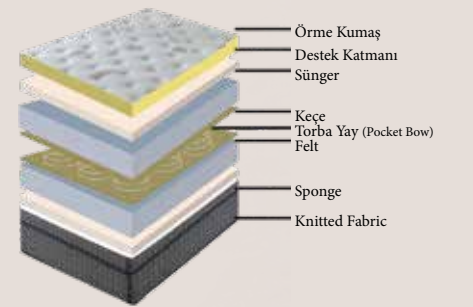

İNCI

Profile Thickness : 20*20 mm, 20*30 mm
Case Profile :0,8 – 1 mm
Base Chipborad : 0,8 mm
Base Edge : 0,8 mm + 0,8 mm Foam
Foot High : 12 cm Platic
Electrostatic paint against rust and corrosion
Shock Absorber 2*750 Newton

Productions Measure:

Tek Kişilik / Single Bed : 90x190 | 90x200 | 100x200 | 120x200 cm
Çift Kişilik / Double : 140x190 | 140x200 | 150x200 | 160x200 | 180x200 cm

İnci