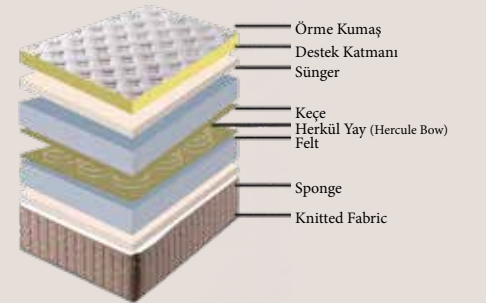

SETRA

Profile Thickness : 20*20 mm, 20*30 mm
Case Profile :0,8 – 1 mm
Base Chipboard : 0,8 mm
Base Edge : 0,8 mm + 0,8 mm Foam
Foot High : 12 cm Platic
Electrostatic paint against rust and corrosion
Shock Absorber 2*750 Newton

Productions Measure:

Tek Kişilik / Single Bed : 90x190 | 90x200 | 100x200 | 120x200 cm
Çift Kişilik / Double : 140x190 | 140x200 | 150x200 | 160x200 | 180x200 cm

Setra