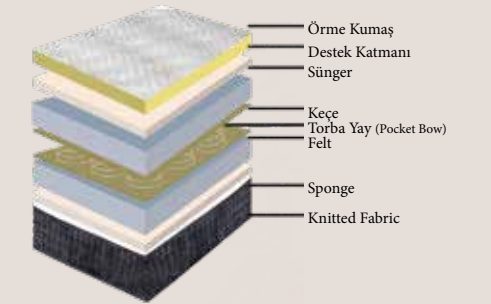

LARA

Profile Thickness : 20*20 mm, 20*30 mm
Case Profile :0,8 – 1 mm
Base Chipborad : 0,8 mm
Base Edge : 0,8 mm + 0,8 mm Foam
Foot High : 12 cm Platic
Electrostatic paint against rust and corrosion
Shock Absorber 2*750 Newton

Productions Measure:

Tek Kişilik / Single Bed : 90x190 | 90x200 | 100x200 | 120x200 cm
Çift Kişilik / Double : 140x190 | 140x200 | 150x200 | 160x200 | 180x200 cm

Lara