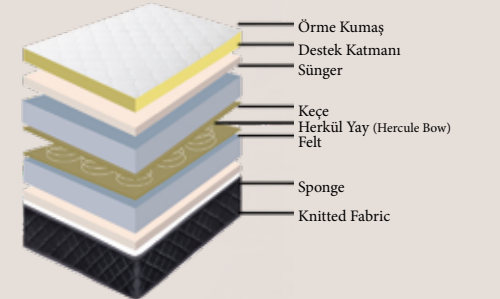

Productions Measure:

Tek Kişilik / Single Bed : 90x190 | 90x200 | 100x200 | 120x200 cm
Çift Kişilik / Double : 140x190 | 140x200 | 150x200 | 160x200 | 180x200 cm