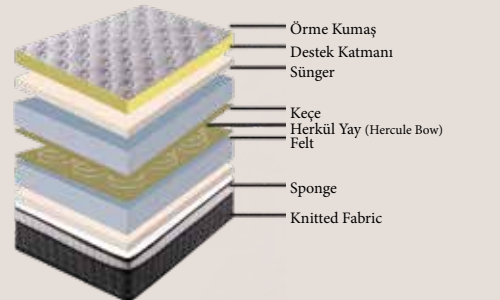

NEHİR

Profile Thickness : 20*20 mm, 20*30 mm
Case Profile :0,8 – 1 mm
Base Chipborad : 0,8 mm
Base Edge : 0,8 mm + 0,8 mm Foam
Foot High : 12 cm Platic
Electrostatic paint against rust and corrosion
Shock Absorber 2*750 Newton

Productions Measure:

Tek Kişilik / Single Bed : 90x190 | 90x200 | 100x200 | 120x200 cm
Çift Kişilik / Double : 140x190 | 140x200 | 150x200 | 160x200 | 180x200 cm

Nehir